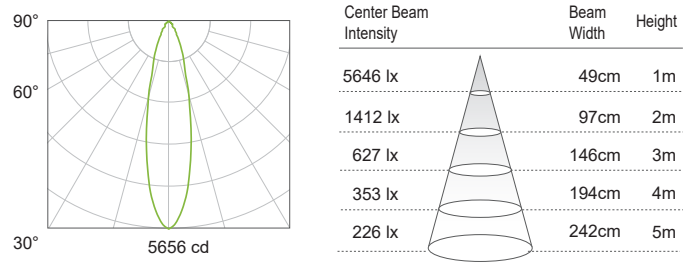

## Photometrics

35W | 90CRI | 3000K | White body with Black trim

MULTIPLYING FACTORS: (Multiplying Factor is based on 3000K-90+ CRI IES file on website)

CCT	2700K-90+	3000K-90+	3500K-90+	4000K-90+
Factors	0.96	1.0	1.04	1.08

### Spot 20°

Delivered Output : 1937 lm | CBCP : 7804 cd | Beam Angle : 20°

### Wide 34°

Delivered Output : 1985lm | CBCP : 4730 cd | Beam Angle : 34°