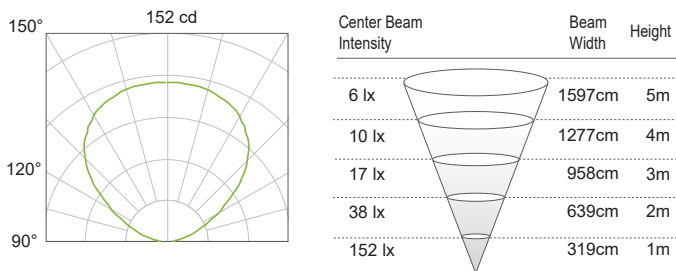

Up Flood 112°

Delivered Output : 465 lm | CBCP : 150 cd | Beam Angle : 112°

Optional Accessory

BEZEL STYLE

DA

DA Clear Acrylic

BEZEL STYLE

WW

WW Wall Wash

BEZEL STYLE

6

6" Metal Shade