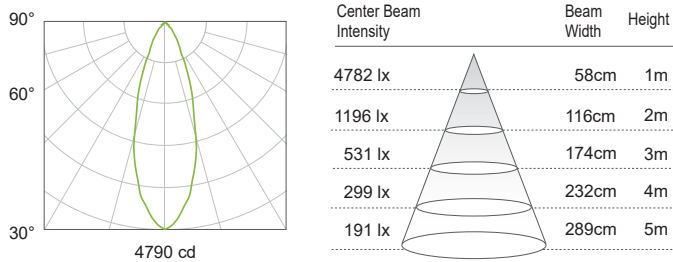

## Photometrics

35W | 90CRI | 3000K | White body with Black trim

MULTIPLYING FACTORS: (Multiplying Factor is based on 3000K-90+ CRI IES file on website)

CCT	2700K-90+	3000K-90+	3500K-90+	4000K-90+
Factors	0.96	1.0	1.04	1.08

### Spot 20°

Delivered Output : 1937 lm | CBCP : 7804 cd | Beam Angle : 20°

### Medium 25°

Delivered Output : 1952 lm | CBCP : 5595 cd | Beam Angle : 25°

### Wide 34°

Delivered Output : 1985lm | CBCP : 4730 cd | Beam Angle : 34°