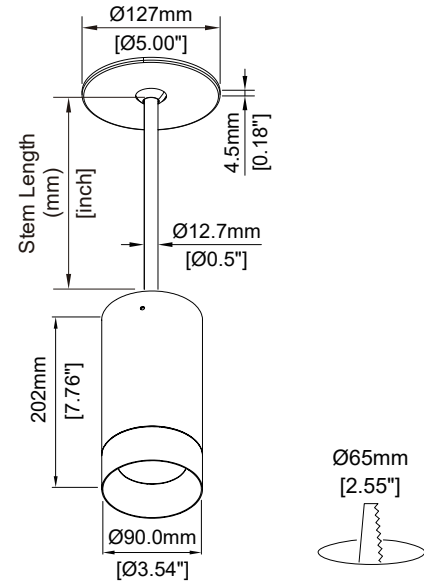

# VAL 100 CS D/G 20

Cylinder Stem Mount

## Performance

<b>Delivered output</b>	Up to 2528 lm (Down) / Up to 465 lm (Up)
<b>Power consumption</b>	35 W
<b>Color rendering</b>	90+ CRI
<b>CBCP</b>	Spot 7804 cd / Medium 5595 cd / Wide 4730 cd Flood 2962 cd / Up Flood 150 cd
<b>Lumen maintenance</b>	L80, B10 50,000 hrs

## Ordering Code Information

PRODUCT	MODE	LENGTH	STEM LENGTH	COLOR TEMPERATURE	FINISH OF BODY	BEAM ANGLE	COLOR RENDERING	INPUT / DIMMING	BEZEL STYLE
VAL 100 CS	D	20	12	27	WH	S	9	3AE	STWH
VAL 100 Cylinder, Stem Mount	D (Direct) G (Glow)	20 (200 mm)	12" 24" 48"	27 (2700K) 30 (3000K) 35 (3500K) 40 (4000K) WD (Warm Dim 1800-3000K)	WH (White) BK (Black) BP (Brushed Pewter) BC (Brushed Copper) SN (Satin Nickel)	S (Spot / 20 deg.) M (Medium / 25 deg.) W (Wide / 34 deg.) F (Flood / 55 deg.) G ( Up Flood / 112 deg.)	9 (90 CRI+)	3AE (120-277V, TRIAC/ELV/0-10V Dimming)	ST WH WHB BK BKG DA Clear Acrylic WW Wall Wash 6 6"Metal Shade

### Spot 20°

Delivered Output : 1937 lm | CBCP : 7804 cd | Beam Angle : 20°