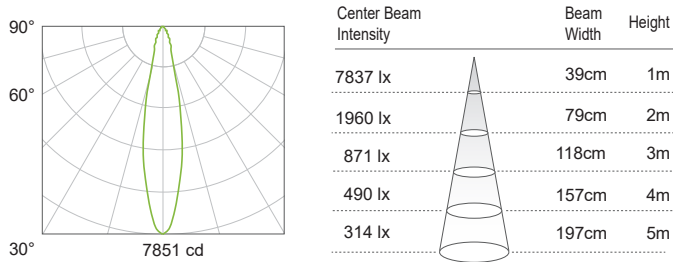

## Photometrics

35W | 90CRI | 3000K | White body with Black trim

MULTIPLYING FACTORS: (Multiplying Factor is based on 3000K-90+ CRI IES file on website)

CCT	2700K-90+	3000K-90+	3500K-90+	4000K-90+
Factors	0.96	1.0	1.04	1.08

### Spot 20°

Delivered Output : 1937 lm | CBCP : 7804 cd | Beam Angle : 20°