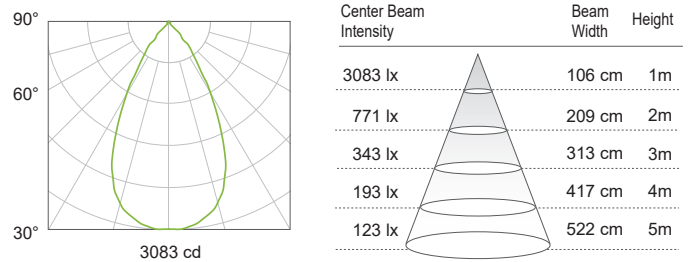

Flood 55°

Delivered Output : 2528 lm | CBCP : 2962 cd | Beam Angle : 55°